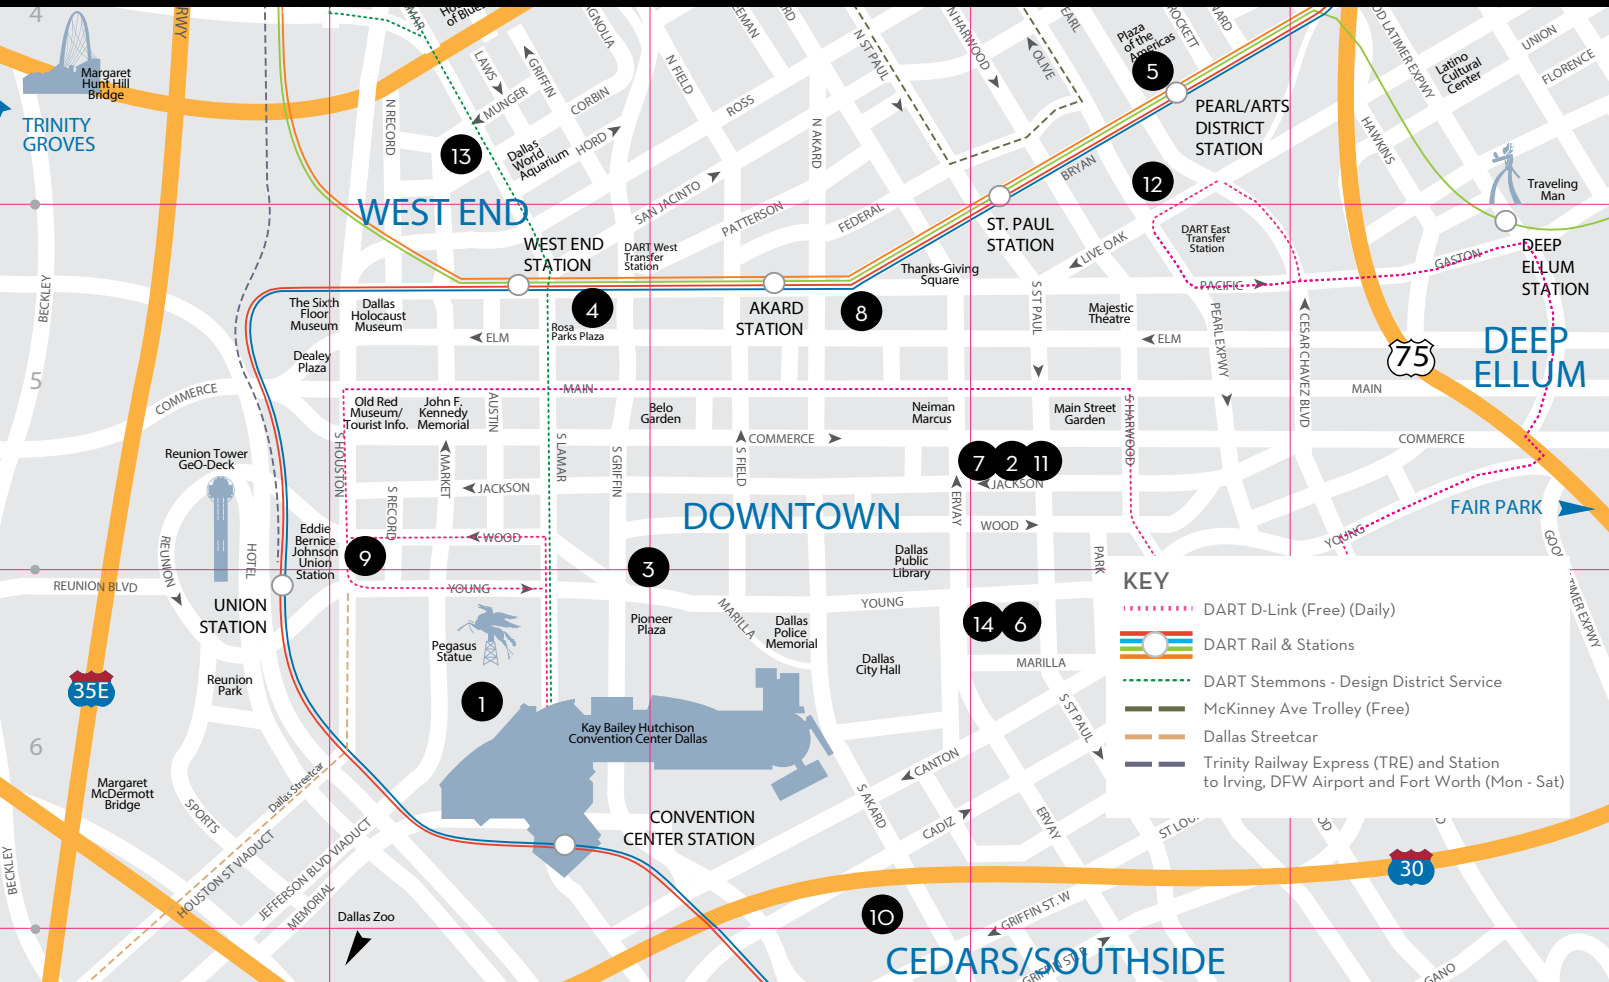

DOWNTOWN DALLAS

KEY

- DART D-Link (Free) (Daily)
- DART Rail & Stations
- DART Stemmons - Design District Service
- McKinney Ave Trolley (Free)
- Dallas Streetcar
- Trinity Railway Express (TRE) and Station to Irving, DFW Airport and Fort Worth (Mon - Sat)

Hearth, Patio & Barbecue Expo

EXPO DATES:

THURSDAY, MARCH 14- SATURDAY, MARCH 16, 2019

ACCOMMODATIONS:

- 1** Omni Dallas Hotel (HQ) \$255
- 2** AC by Marriott Dallas Downtown* \$199
- 3** Aloft Dallas \$213
- 4** Crowne Plaza Dallas Downtown* \$177
- 5** Dallas Marriott City Center* \$217
- 6** Fairfield Inn & Suites \$199
- 7** Hampton Inn & Suites Downtown* \$184
- 8** Hilton Garden Inn Downtown* \$199
- 9** LaQuinta Inn & Suites* \$130
- 10** Lorenzo Hotel \$227
- 11** Residence Inn Dallas Downtown* \$189

- 12** Sheraton Dallas* \$191
- 13** Springhill Suites Downtown/West End* \$205
- 14** TownePlace Suites \$199

*HPBA shuttle will be provided from these locations